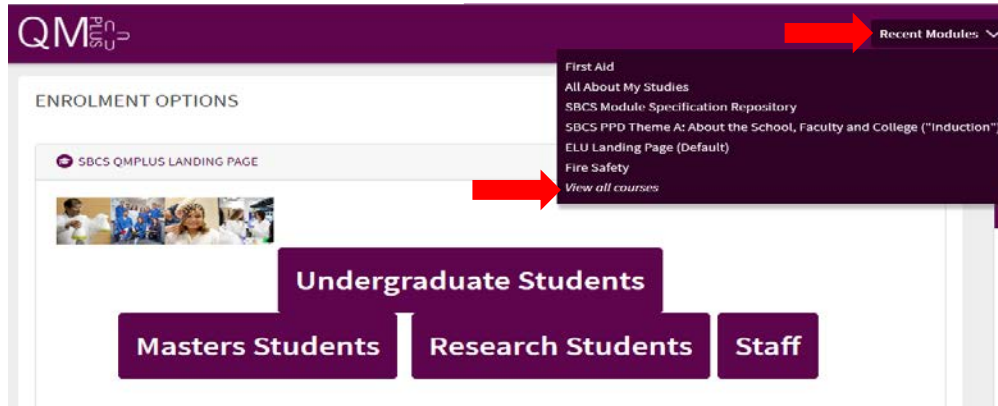

# Accessing First Aid for Lab Workers on QM Plus

1.

2.

3.

4.

The screenshot shows the QM Learning and Support interface. At the top, there is a blue header with the QM logo and a 'Recent Modules' dropdown. Below the header, a search bar contains 'Learning and Support'. A list of modules is displayed, including 'ACADEMIC REGISTRY & COUNCIL SECRETARIAT', 'ESTATES & FACILITIES', 'HUMAN RESOURCES', 'INTERNATIONAL OFFICE', 'IT SERVICES', 'MARKETING & COMMUNICATIONS', and 'HEALTH & SAFETY DIRECTORATE'. Under the 'HEALTH & SAFETY DIRECTORATE' section, several modules are listed: 'ASPIRE POINT FIRE SAFETY AWARENESS', 'SAFE MANAGEMENT OF LABORATORY HAZARDOUS WASTE (HS024)', 'HSS SAFETY COORDINATORS', 'FIRE SAFETY', 'FIRE SAFETY - RESIDENTIAL ACCOMMODATION', 'FIRST AID', and 'SECURITY STAFF TRAINING'. A red arrow points to the 'FIRST AID' module.

5.

The screenshot shows the QM First Aid enrolment options page. At the top, there is a blue header with the QM logo and a 'Recent Modules' dropdown. Below the header, the page title is 'FIRST AID'. A breadcrumb trail reads: 'Home > Courses > Learning and Support > First Aid > Enrol me in this course > Enrolment options'. The main content area is titled 'ENROLMENT OPTIONS' and contains a search bar for 'FIRST AID'. Below the search bar, there is a section for 'Enrolment Keys' with the following text: 'This course is open to staff and students who work in laboratory's. The laboratories will need to be located within the Faculties of Medicine and Dentistry and Science and Engineering or the School of Geography. Listed below are enrolment keys for your Schools, Institutes, Directorates that you will need to enrol onto the course. Please note they are case sensitive, but you can copy and paste them.' Below this text is a table with the following data: