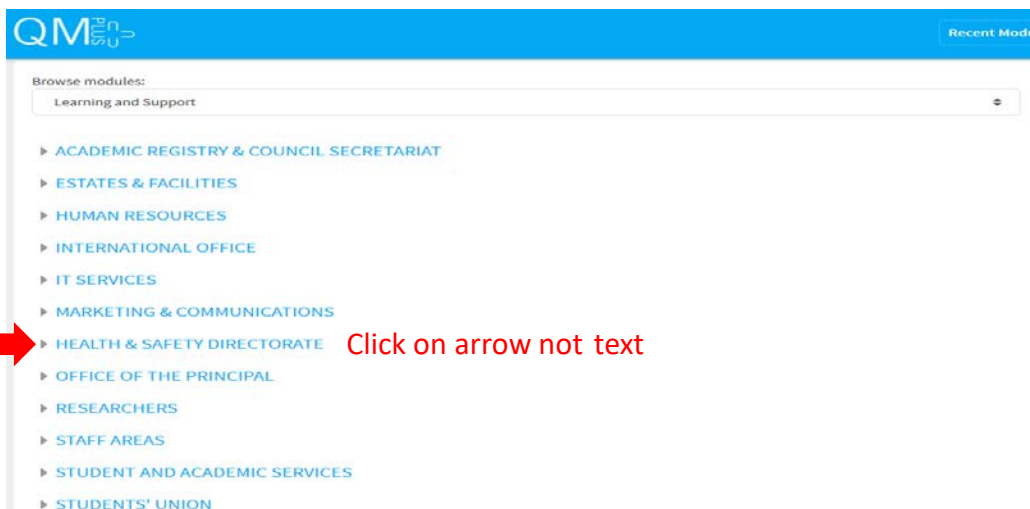

# Accessing First Aid for Lab Workers on QM Plus

1.

2.

3.

4.

The screenshot shows the QM Learning and Support interface. At the top, there is a blue header with the QM logo and a 'Recent Modules' dropdown. Below the header, a search bar contains 'Learning and Support'. A list of modules is displayed, including 'ACADEMIC REGISTRY & COUNCIL SECRETARIAT', 'ESTATES & FACILITIES', 'HUMAN RESOURCES', 'INTERNATIONAL OFFICE', 'IT SERVICES', 'MARKETING & COMMUNICATIONS', and 'HEALTH & SAFETY DIRECTORATE'. Under the 'HEALTH & SAFETY DIRECTORATE' section, several modules are listed: 'ASPIRE POINT FIRE SAFETY AWARENESS', 'SAFE MANAGEMENT OF LABORATORY HAZARDOUS WASTE (HS024)', 'HSS SAFETY COORDINATORS', 'FIRE SAFETY', 'FIRE SAFETY - RESIDENTIAL ACCOMMODATION', 'FIRST AID', and 'SECURITY STAFF TRAINING'. A red arrow points to the 'FIRST AID' module.

5.

The screenshot shows the QM First Aid enrolment options page. At the top, there is a blue header with the QM logo and a 'Recent Modules' dropdown. Below the header, the page title is 'FIRST AID'. A breadcrumb trail reads: 'Home > Courses > Learning and Support > First Aid > Enrol me in this course > Enrolment options'. The main content area is titled 'ENROLMENT OPTIONS' and contains a search bar for 'FIRST AID'. Below the search bar, there is a section for 'Enrolment Keys' with the following text: 'This course is open to staff and students who work in laboratory's. The laboratories will need to be located within the Faculties of Medicine and Dentistry and Science and Engineering or the School of Geography. Listed below are enrolment keys for your Schools, Institutes, Directorates that you will need to enrol onto the course. Please note they are case sensitive, but you can copy and paste them.' Below this text is a table with the following data: